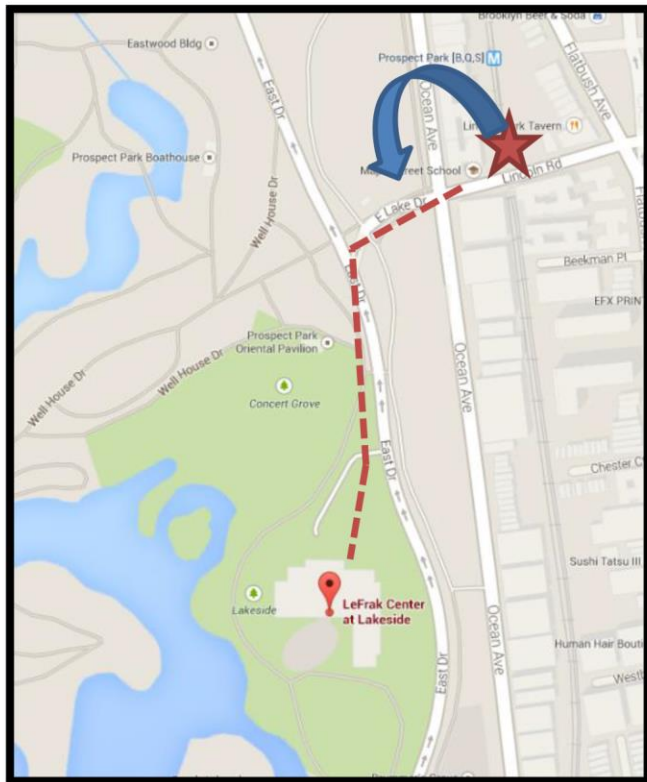

VENUE ADDRESS & MAP

VENUE:	The LeFrak Center at Lakeside Prospect Park
ADDRESS:	171 East Drive Brooklyn, New York 11225
BY SUBWAY	Lincoln Road at Ocean Avenue is the closest park pedestrian entrance to the facility. Take the B,Q, or S trains to Prospect Park subway station, and please see below for entrance points.
BY CAR	Driving directions may be found here: http://lakesidebrooklyn.com/
DROP OFF BY BUS	Busses are permitted to stop on Ocean Avenue to let children off at the dedicated bus stop. Please see pg. 2 for bus drop-off indications. Busses may then look for on street parking.
WEB:	http://www.LakesideBrooklyn.com
MAP:	http://www.prospectpark.org/visit/interactive-map
PARKING:	Street Parking is available around the Park's perimeter. * Please be aware of any parking restrictions and street cleaning signs.

MAP – ENTRANCE BY SUBWAY

SUBWAY STOP –PROSPECT PARK (B,Q,S)

- EXIT subway onto Lincoln Road
- Turn RIGHT on Lincoln Rd. to Ocean Ave.
- Cross over Ocean Avenue, and enter the park on E. Lake Drive
- Make a LEFT onto East Drive, and continue until you reach Lakeside on the RIGHT hand side.